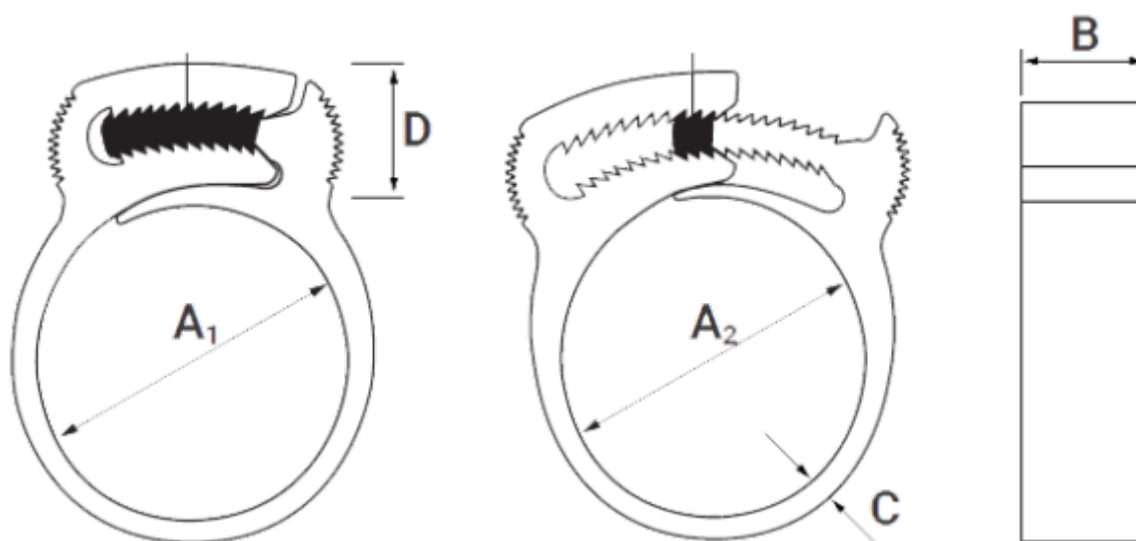

Data Sheet

Article number: 5601

Description: KLEEclips type A Ø5.4-6.3

Measures

A1 = 5.6

A2 = 6.8

B = 4.2

C = 1.4

D = 8.3

Size = A

Weight (g) = 53